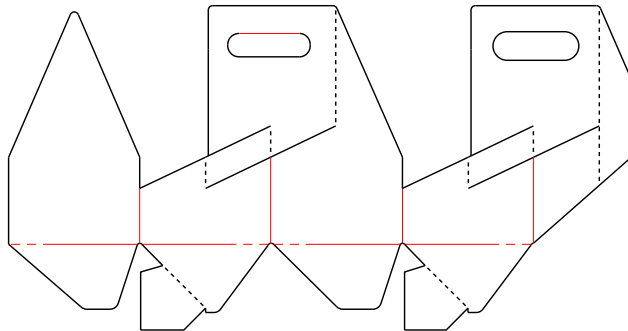

# Beer/Wine Carrier Cases

Style: Die Cut Carrier  
Closure: Glued  
Die Cut? Yes  
Common Flutes: E

Beer/Wine Carriers are great for Liquor Stores and Breweries, □  
They use a Hymes bottom which allows the box to be easily set up in a single motion. □  
These carriers are very storage friendly since they can be set up and knocked down so easily, □  
they come in 4, 6, and 8 packs and are generally made out of E-Flute which is our thinnest board.

4 Pack

6 Pack